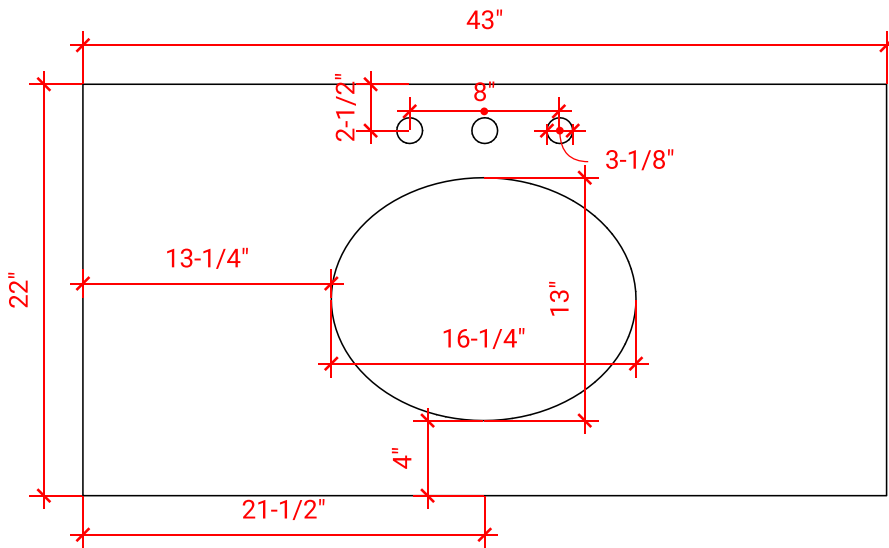

BAYHILL 43" CENTER SINK CABINET

ARIEL

R043S

BASE CABINET DIMENSIONS

42" W x 21.5" D x 34.5" H

FEATURES

- Solid wood frame & plywood panels
- Dovetail drawers and joints
- Soft closing doors & drawers

HARDWARE FINISHES

43" W x 22" D x 0.75" H

COUNTERTOP OPTIONS

Carrara Marble
CW2-043S-OVL-CT

FEATURES

- Solid countertop with mitered edges & seams
- Undermount white oval sink
- Pre-drilled for 8" widespread faucet

INCLUDED

- Countertop
- Matching Backsplash
- Sink

COUNTERTOP PLAN VIEW

EDGE SIDE VIEW

THREE DIMENSIONAL COUNTERTOP VIEW