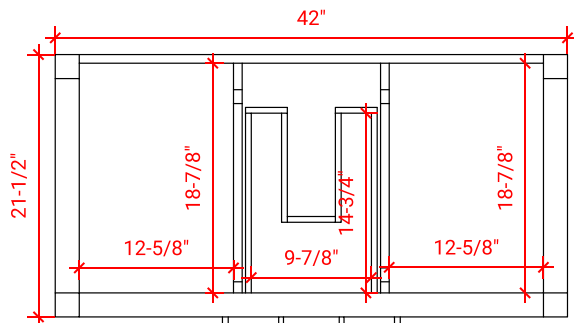

BAYHILL 43" CENTER SINK CABINET

ARIEL

R043S

BASE CABINET DIMENSIONS

42" W x 21.5" D x 34.5" H

FEATURES

- Solid wood frame & plywood panels
- Dovetail drawers and joints
- Soft closing doors & drawers

HARDWARE FINISHES

Satin Nickel Satin Brass Satin Black

AVAILABLE COLORS

White Grey Espresso Midnight Blue

FRONT VIEW

SIDE VIEW

PLAN VIEW

43" OVAL SINK THIN COUNTERTOP

OVERALL DIMENSIONS

43" W x 22" D x 0.75" H

COUNTERTOP OPTIONS

Carrara Marble
CW2-043S-OVL-CT

FEATURES

- Solid countertop with mitered edges & seams
- Undermount white oval sink
- Pre-drilled for 8" widespread faucet

INCLUDED

- Countertop
- Matching Backsplash
- Sink

COUNTERTOP PLAN VIEW

EDGE SIDE VIEW

THREE DIMENSIONAL COUNTERTOP VIEW