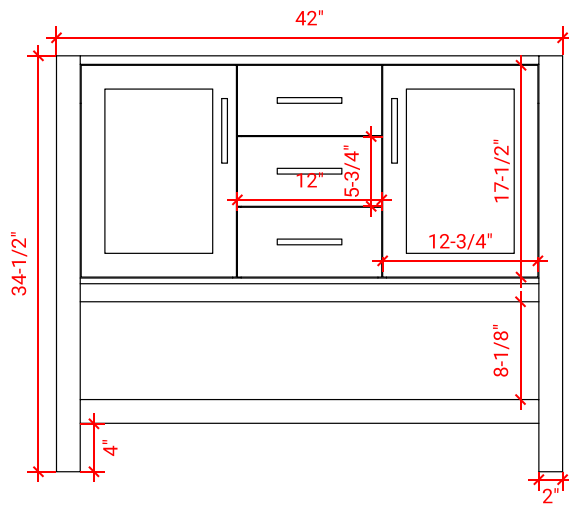

BAYHILL 43" CENTER SINK CABINET

ARIEL

R043S

BASE CABINET DIMENSIONS

42" W x 21.5" D x 34.5" H

FEATURES

- Solid wood frame & plywood panels
- Dovetail drawers and joints
- Soft closing doors & drawers

HARDWARE FINISHES

Satin Nickel Satin Brass Satin Black

AVAILABLE COLORS

White Grey Espresso Midnight Blue

FRONT VIEW

SIDE VIEW

PLAN VIEW

43" OVAL SINK THIN COUNTERTOP

OVERALL DIMENSIONS

43" W x 22" D x 0.75" H

COUNTERTOP OPTIONS

Carrara Marble
CW2-043S-OVL-CT

FEATURES

- Solid countertop with mitered edges & seams
- Undermount white oval sink
- Pre-drilled for 8" widespread faucet

INCLUDED

- Countertop
- Matching Backsplash
- Sink

COUNTERTOP PLAN VIEW

EDGE SIDE VIEW

THREE DIMENSIONAL COUNTERTOP VIEW