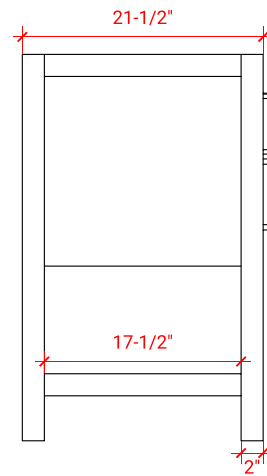

BAYHILL 43" CENTER SINK CABINET

ARIEL

R043S

BASE CABINET DIMENSIONS

42" W x 21.5" D x 34.5" H

FEATURES

- Solid wood frame & plywood panels
- Dovetail drawers and joints
- Soft closing doors & drawers

HARDWARE FINISHES

Satin Nickel Satin Brass Satin Black

AVAILABLE COLORS

White Grey Espresso Midnight Blue

FRONT VIEW

SIDE VIEW

PLAN VIEW

43" OVAL SINK THIN COUNTERTOP

OVERALL DIMENSIONS

43" W x 22" D x 0.75" H

COUNTERTOP OPTIONS

Carrara Marble
CW2-043S-OVL-CT

FEATURES

- Solid countertop with mitered edges & seams
- Undermount white oval sink
- Pre-drilled for 8" widespread faucet

INCLUDED

- Countertop
- Matching Backsplash
- Sink

COUNTERTOP PLAN VIEW

EDGE SIDE VIEW

THREE DIMENSIONAL COUNTERTOP VIEW