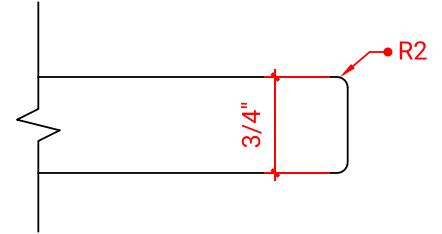

BAYHILL 43" CENTER SINK CABINET

ARIEL

R043S

BASE CABINET DIMENSIONS

42" W x 21.5" D x 34.5" H

FEATURES

- Solid wood frame & plywood panels
- Dovetail drawers and joints
- Soft closing doors & drawers

HARDWARE FINISHES

43" W x 22" D x 0.75" H

COUNTERTOP OPTIONS

Carrara Marble
CW2-043S-OVL-CT

FEATURES

- Solid countertop with mitered edges & seams
- Undermount white oval sink
- Pre-drilled for 8" widespread faucet

INCLUDED

- Countertop
- Matching Backsplash
- Sink

COUNTERTOP PLAN VIEW

EDGE SIDE VIEW

THREE DIMENSIONAL COUNTERTOP VIEW