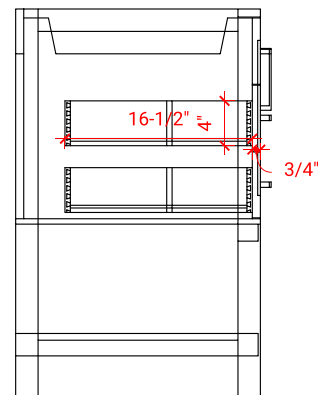

BAYHILL 43" CENTER SINK CABINET

ARIEL

R043S

BASE CABINET DIMENSIONS

42" W x 21.5" D x 34.5" H

FEATURES

- Solid wood frame & plywood panels
- Dovetail drawers and joints
- Soft closing doors & drawers

HARDWARE FINISHES

Satin Nickel Satin Brass Satin Black

AVAILABLE COLORS

White Grey Espresso Midnight Blue

FRONT VIEW

SIDE VIEW

PLAN VIEW

43" OVAL SINK THIN COUNTERTOP

OVERALL DIMENSIONS

43" W x 22" D x 0.75" H

COUNTERTOP OPTIONS

Carrara Marble
CW2-043S-OVL-CT

FEATURES

- Solid countertop with mitered edges & seams
- Undermount white oval sink
- Pre-drilled for 8" widespread faucet

INCLUDED

- Countertop
- Matching Backsplash
- Sink

COUNTERTOP PLAN VIEW

EDGE SIDE VIEW

THREE DIMENSIONAL COUNTERTOP VIEW