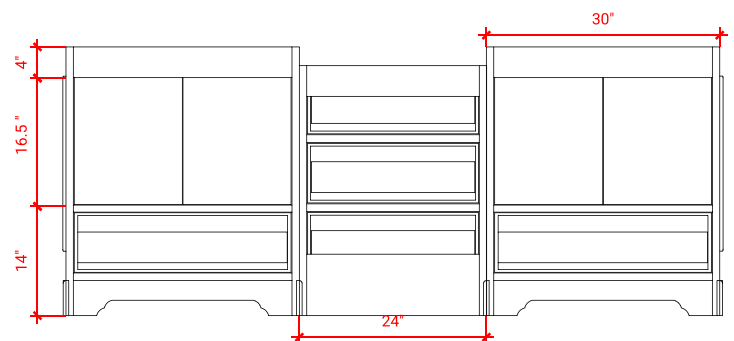

STAFFORD 85" DOUBLE SINK VANITY SET

ARIEL

M085D

CABINET SIZE

Two 30"W x 21.5"D x 34.5"H Cabinets &
One 24"W x 19.5"D x 32"H Middle Cabinet

MIRROR SIZE

Two 24"W x 36"H Mirrors &
One 24"W x 12.5"D x 54"H Medicine Cabinet

FEATURES

- Solid wood frame & plywood panels
- Dovetail drawers and joints
- Soft closing doors & drawers
- Matching Framed Mirrors Included

HARDWARE FINISHES

Brushed Nickel   Satin Brass   Matte Black   Polished Chrome

AVAILABLE COLORS

White   Grey   Espresso

FRONT VIEW

BACK VIEW

SIDE VIEW

MIRROR VIEW