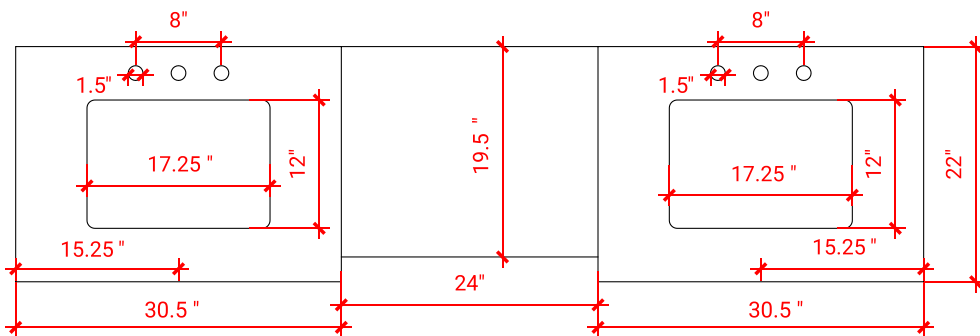

RECTANGLE SINK COUNTERTOP WITH 1.5 IN. THICKNESS

OVERALL DIMENSIONS

Two 30.5"W x 22"D x 1.5"H Countertops &
One 24"W x 19.5"D x 1.5"H Middle Countertop

FEATURES

- Countertop Pre-Drilled for 8" Widespread Faucet
- Two Ceramic, UPC Certified

COUNTERTOP OPTIONS

FEATURES

- Countertop
- Matching Backsplash
- Rectangle Sinks

THREE DIMENSIONAL COUNTERTOP VIEW

TOP VIEW

EDGE SIDE VIEW