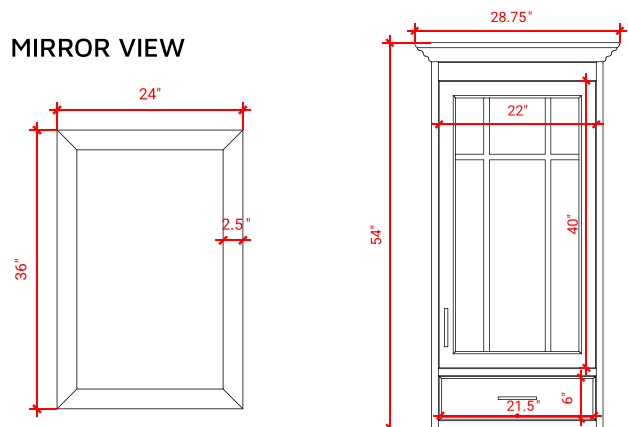

MIRROR VIEW