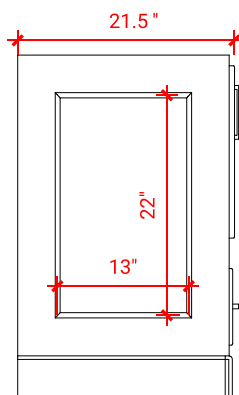

STAFFORD 85" DOUBLE SINK VANITY SET

ARIEL

M085D

CABINET SIZE

Two 30"W x 21.5"D x 34.5"H Cabinets &
One 24"W x 19.5"D x 32"H Middle Cabinet

MIRROR SIZE

Two 24"W x 36"H Mirrors &
One 24"W x 12.5"D x 54"H Medicine Cabinet

FEATURES

- Solid wood frame & plywood panels
- Dovetail drawers and joints
- Soft closing doors & drawers
- Matching Framed Mirrors Included

HARDWARE FINISHES

Brushed Nickel   Satin Brass   Matte Black   Polished Chrome

AVAILABLE COLORS

White   Grey   Espresso

FRONT VIEW

BACK VIEW

SIDE VIEW

MIRROR VIEW