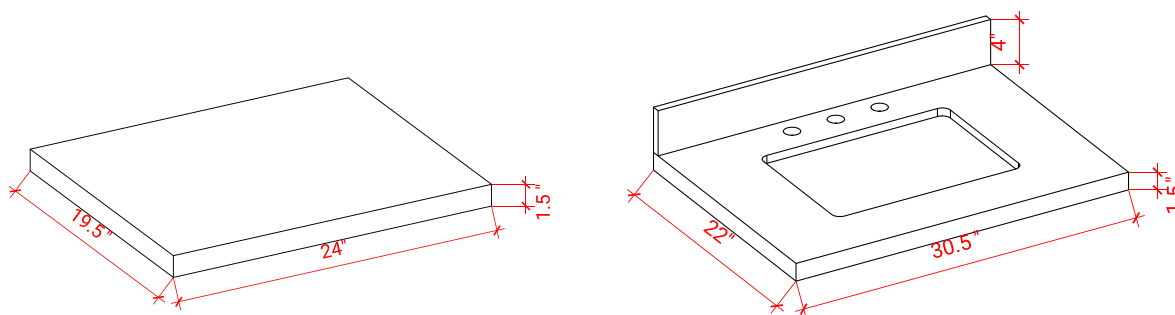

RECTANGLE SINK COUNTERTOP WITH 1.5 IN. THICKNESS

OVERALL DIMENSIONS

Two 30.5"W x 22"D x 1.5"H Countertops &
One 24"W x 19.5"D x 1.5"H Middle Countertop

FEATURES

- Countertop Pre-Drilled for 8" Widespread Faucet
- Two Ceramic, UPC Certified

COUNTERTOP OPTIONS

FEATURES

- Countertop
- Matching Backsplash
- Rectangle Sinks

THREE DIMENSIONAL COUNTERTOP VIEW