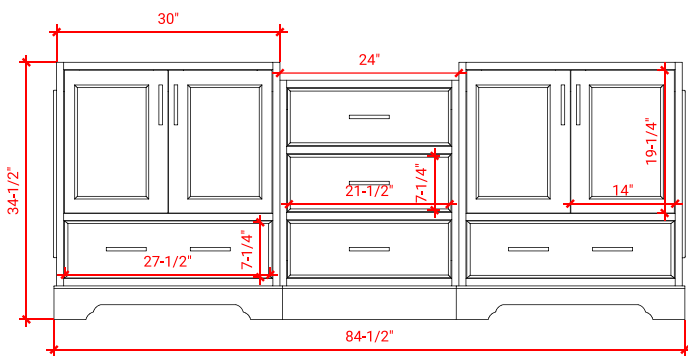

STAFFORD 85" DOUBLE SINK VANITY SET

ARIEL

M085D

CABINET SIZE

Two 30"W x 21.5"D x 34.5"H Cabinets &
One 24"W x 19.5"D x 32"H Middle Cabinet

MIRROR SIZE

Two 24"W x 36"H Mirrors &
One 24"W x 12.5"D x 54"H Medicine Cabinet

FEATURES

- Solid wood frame & plywood panels
- Dovetail drawers and joints
- Soft closing doors & drawers
- Matching Framed Mirrors Included

HARDWARE FINISHES

Brushed Nickel   Satin Brass   Matte Black   Polished Chrome

AVAILABLE COLORS

White   Grey   Espresso

FRONT VIEW

BACK VIEW

SIDE VIEW

MIRROR VIEW